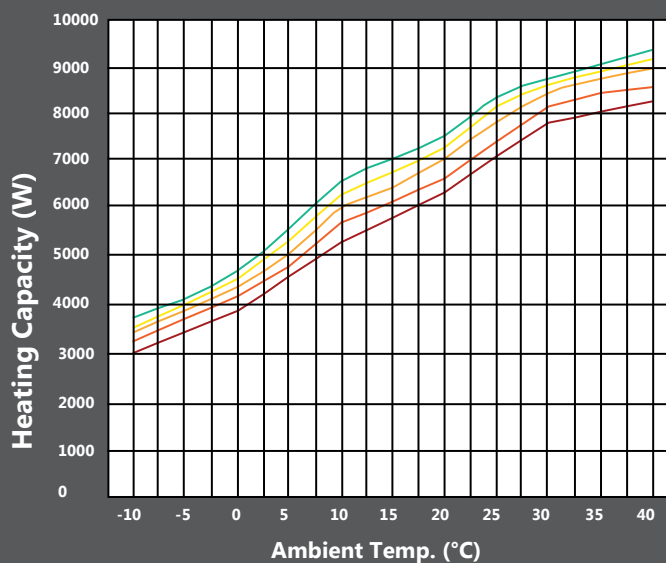

RGB-007-S / 7.2kW Output Re-circulating Heat Pump

PRODUCT IMAGE

DIMENSIONAL DATA

SPECIAL FEATURES

SMART LDC CONTROLLER

WI-FI ENABLED
CONNECT TO SMART APP VIA
YOUR MOBILE DEVICE

HEATING CAPACITY

MEASURING CONDITION: Dry/Wet bulb temp. 20°C/15°C ; water inlet/
outlet temp. 15°C/55°C