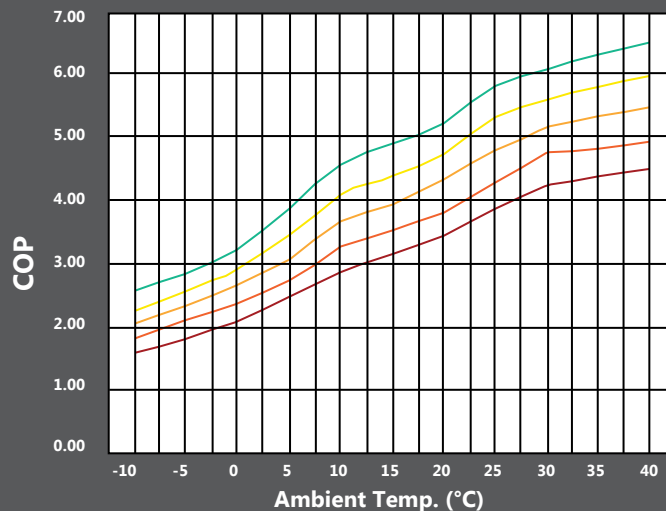

COEFFICIENT OF PERFORMANCE (COP)