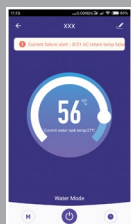

RGB-007-S / 7.2kW Output Re-circulating Heat Pump

PRODUCT IMAGE

DIMENSIONAL DATA

SPECIAL FEATURES

SMART LDC CONTROLLER

WI-FI ENABLED
CONNECT TO SMART APP VIA
YOUR MOBILE DEVICE

HEATING CAPACITY

MEASURING CONDITION: Dry/Wet bulb temp. 20°C/15°C ; water inlet/
outlet temp. 15°C/55°C