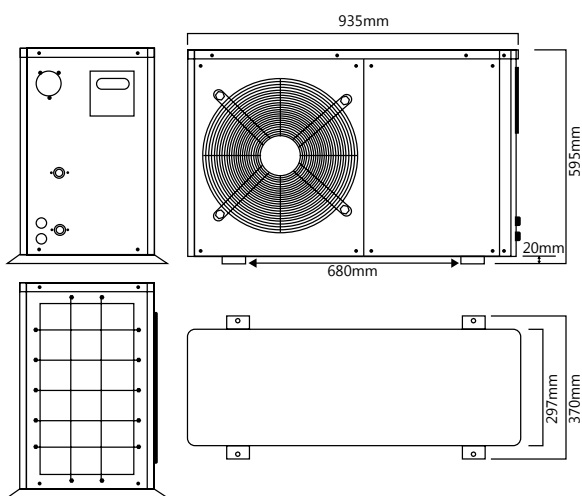

DIMENSIONAL DATA